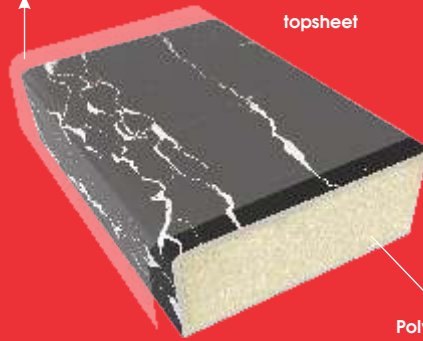

Length: 410 cm

Width: 60 to 90 cm

Thickness: 5 cm

Style: Double-edged Round

Gross Weight: 45 Kg

UV varnish

topsheet

Polyurethane foam